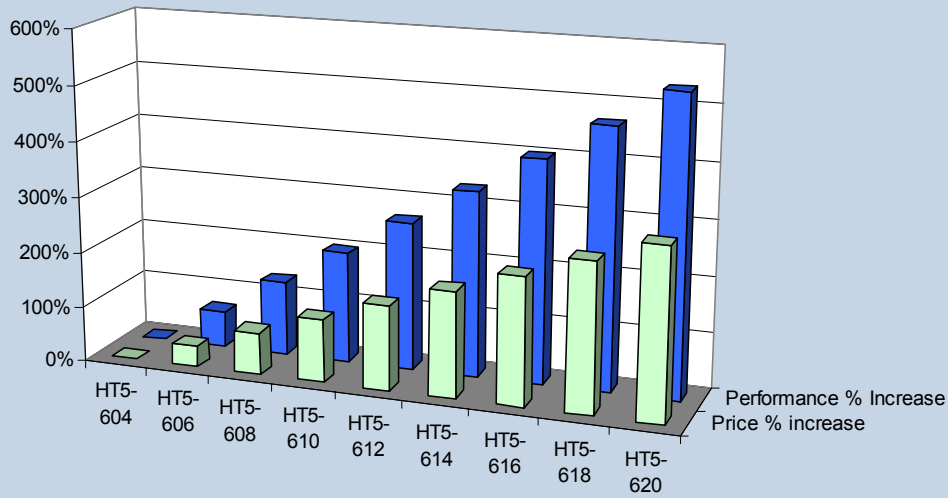

HydroTube® 6", 12v-14v, Series, Price vs. Performance

	HT5-604	HT5-606	HT5-608	HT5-610	HT5-612	HT5-614	HT5-616	HT5-618	HT5-620
Price % Increase	0%	38%	76%	115%	153%	191%	229%	267%	306%
Performance % Increase	0%	67%	133%	200%	267%	333%	400%	467%	533%

HydroTube® 8", 12v-14v, Series Price vs. Performance

	HT5-804	HT5-806	HT5-808	HT5-810	HT5-812	HT5-814	HT5-816	HT5-818	HT5-820
Price % Increase	0%	41%	81%	122%	162%	203%	243%	284%	324%
Performance % Increase	0%	67%	133%	200%	267%	333%	400%	467%	533%

HydroTube® 10", 12v-14v, Series Price vs. Performance

	HT5-1004	HT5-1006	HT5-1008	HT5-1010	HT5-1012	HT5-1014	HT5-1016	HT5-1018	HT5-1020
Price % Increase	0%	45%	91%	136%	181%	226%	272%	317%	362%
Performance % Increase	0%	67%	133%	200%	267%	333%	400%	467%	533%