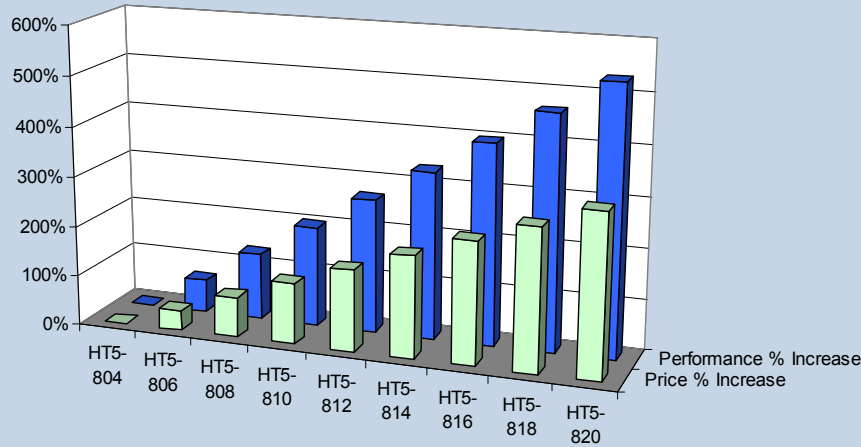

HydroTube® 6", 12v-14v, Series, Price vs. Performance

	HT5-604	HT5-606	HT5-608	HT5-610	HT5-612	HT5-614	HT5-616	HT5-618	HT5-620
Price % Increase	0%	38%	76%	115%	153%	191%	229%	267%	306%
Performance % Increase	0%	67%	133%	200%	267%	333%	400%	467%	533%

HydroTube® 8", 12v-14v, Series Price vs. Performance

	HT5-804	HT5-806	HT5-808	HT5-810	HT5-812	HT5-814	HT5-816	HT5-818	HT5-820
Price % Increase	0%	41%	81%	122%	162%	203%	243%	284%	324%
Performance % Increase	0%	67%	133%	200%	267%	333%	400%	467%	533%

HydroTube® 10", 12v-14v, Series Price vs. Performance

	HT5-1004	HT5-1006	HT5-1008	HT5-1010	HT5-1012	HT5-1014	HT5-1016	HT5-1018	HT5-1020
Price % Increase	0%	45%	91%	136%	181%	226%	272%	317%	362%
Performance % Increase	0%	67%	133%	200%	267%	333%	400%	467%	533%