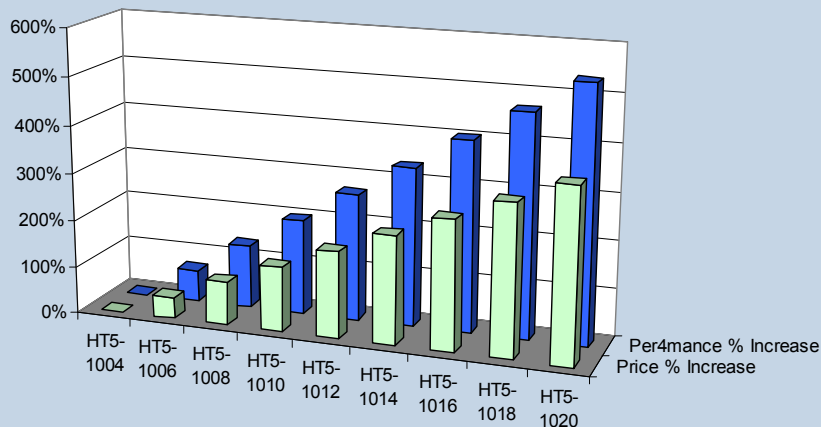

HydroTube® 6", 12v-14v, Series, Price vs. Performance

	HT5-604	HT5-606	HT5-608	HT5-610	HT5-612	HT5-614	HT5-616	HT5-618	HT5-620
Price % Increase	0%	38%	76%	115%	153%	191%	229%	267%	306%
Performance % Increase	0%	67%	133%	200%	267%	333%	400%	467%	533%

HydroTube® 8", 12v-14v, Series Price vs. Performance

	HT5-804	HT5-806	HT5-808	HT5-810	HT5-812	HT5-814	HT5-816	HT5-818	HT5-820
Price % Increase	0%	41%	81%	122%	162%	203%	243%	284%	324%
Performance % Increase	0%	67%	133%	200%	267%	333%	400%	467%	533%

HydroTube® 10", 12v-14v, Series Price vs. Performance

	HT5-1004	HT5-1006	HT5-1008	HT5-1010	HT5-1012	HT5-1014	HT5-1016	HT5-1018	HT5-1020
Price % Increase	0%	45%	91%	136%	181%	226%	272%	317%	362%
Performance % Increase	0%	67%	133%	200%	267%	333%	400%	467%	533%