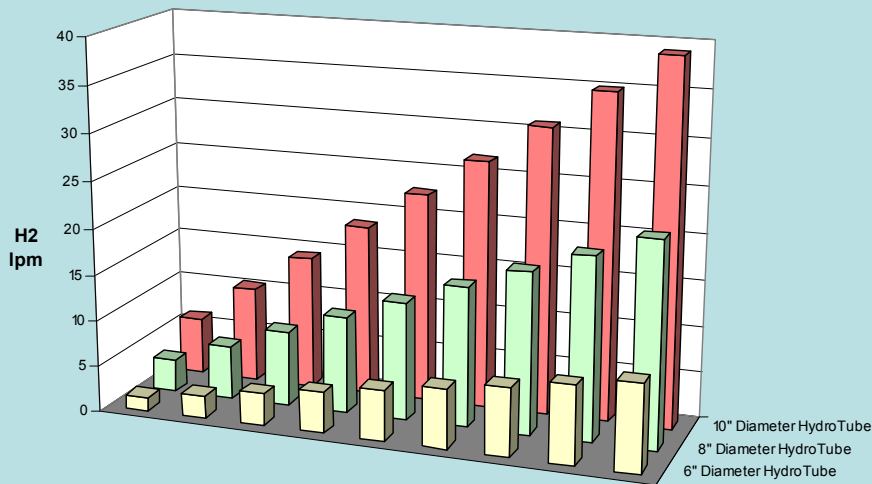

## HydroTube® 12v-14v, Series, Performance Comparison

6" Diameter HydroTube	0.74	1.2	1.7	2.2	2.7	3.2	3.7	4.2	4.7
8" Diameter HydroTube	1.7	2.9	4.1	5.2	6.4	7.5	8.7	9.9	11.0
10" Diameter HydroTube	3.1	5.1	7.2	9.3	11.3	13.4	15.4	17.5	19.5

## HydroTube® 24v-28v, Series, Performance Comparison

6" Diameter HydroTube	1.5	2.5	3.5	4.4	5.4	6.4	7.4	8.4	9.4
8" Diameter HydroTube	3.5	5.8	8.1	10.4	12.8	15.1	17.4	19.7	22.1
10" Diameter HydroTube	6.2	10.3	14.4	18.5	22.6	26.8	30.9	35.0	39.1

## HydroTube® 120v, Series, Performance Comparison

6" Diameter HydroTube	7.4	12.3	17.3	22.2	27.1	32.1	37.0	41.9	46.9
8" Diameter HydroTube	17	29	41	52	64	75	87	99	110
10" Diameter HydroTube	31	51	72	93	113	134	154	175	195