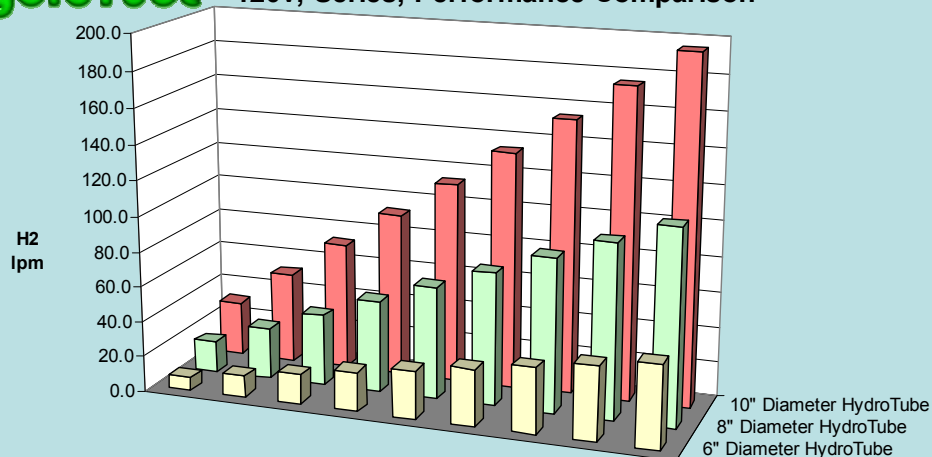

HydroTube® 120v, Series, Performance Comparison

6" Diameter HydroTube	7.4	12.3	17.3	22.2	27.1	32.1	37.0	41.9	46.9
8" Diameter HydroTube	17	29	41	52	64	75	87	99	110
10" Diameter HydroTube	31	51	72	93	113	134	154	175	195