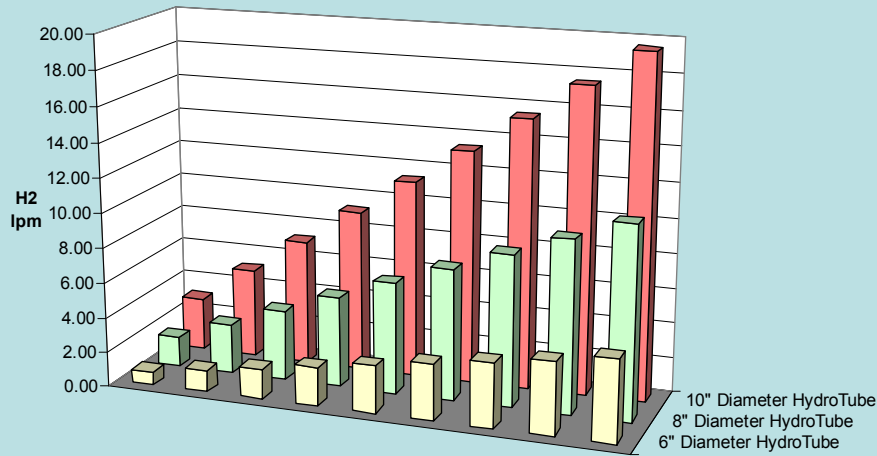

## HydroTube® 12v-14v, Series, Performance Comparison

6" Diameter HydroTube	0.74	1.2	1.7	2.2	2.7	3.2	3.7	4.2	4.7
8" Diameter HydroTube	1.7	2.9	4.1	5.2	6.4	7.5	8.7	9.9	11.0
10" Diameter HydroTube	3.1	5.1	7.2	9.3	11.3	13.4	15.4	17.5	19.5

## HydroTube® 24v-28v, Series, Performance Comparison

6" Diameter HydroTube	1.5	2.5	3.5	4.4	5.4	6.4	7.4	8.4	9.4
8" Diameter HydroTube	3.5	5.8	8.1	10.4	12.8	15.1	17.4	19.7	22.1
10" Diameter HydroTube	6.2	10.3	14.4	18.5	22.6	26.8	30.9	35.0	39.1

## HydroTube® 120v, Series, Performance Comparison

6" Diameter HydroTube	7.4	12.3	17.3	22.2	27.1	32.1	37.0	41.9	46.9
8" Diameter HydroTube	17	29	41	52	64	75	87	99	110
10" Diameter HydroTube	31	51	72	93	113	134	154	175	195